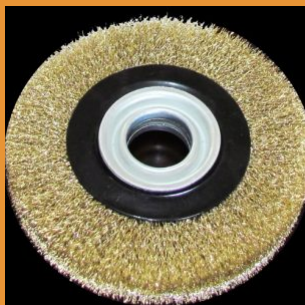

**TWIST CUP WIRE WHEEL - 75MM**

- 65mm, 75mm, 150mm Twist Cups
- Bore / thread & pitch size M14 x 2
- Great for workshop use to remove paint, scale, corrosion, and cleaning of weld seams and spot welds
- See below for Twist Cup to Grinder size suitability (rpm match)

**Size** 65mm, 75mm, 150mm  
**Quantity** 1 x Twist Cup, 2 x Twist Cups, 4 x Twist Cups, 8 x Twist Cups

[Read More](#)  
**SKU:** TC (?)  
**Price:** From: \$8.95

**WIRE ROTARY WHEEL, BENCH GRINDER (CRIMP) - 6" 150MM / 8" 200MM**

- Industrial Quality Brass Wire
- Comes with 4 Sets of Adapters (below for sizes)
- Max 4500 RPM
- Shaft Hole size 32mm

**Quantity** 1 x Wheel, 2 x Wheels, 3 x Wheels  
**Size** 6" 150mm, 8" 200mm

[Read More](#)  
**SKU:** RW150  
**Price:** From: \$14.95

**75MM FLAT TWIST WIRE KNOT WHEEL, CARBON OR STAINLESS**

- Choose carbon or stainless steel
- 16mm hole for angle grinder or bench grinder
- Great for cleaning rust, paint and corrosion

**Size** 75mm, 100mm  
**Type** Carbon Steel, Stainless Steel  
**Quantity** 1 x Wheel, 3 x Wheels, 6 x Wheels