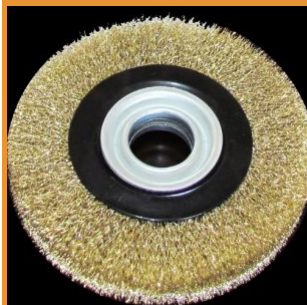

**WIRE BRUSHES**

**WIRE BRUSHES & ROTARY WHEELS**

Smith & ARROW wire brushes allow for proper cleaning of base metal material before [welding](#) and between each pass. We sell carbon steel brushes for use on tempered steel, stainless steel brushes for stainless, and brass brushes for aluminum. Smith & ARROW Wire Brushes are made for **angle grinders**, **bench grinders** and **drills**. We sell a range of brushes only for drill attachments, plus rotary brass wire wheels for bench grinders. We also sell Scotch Brite products [here](#). If your base metal still needs sanding, use our [Zirconia flap discs](#) before these wire brushes. Twist wire knot cups are excellent for all steel and metal and are designed for angle grinders. Stainless steel and carbon steel hand brushes are great for finishing and cleaning of steel welding elements. We also sell battery brushes for the auto industry. Shop our selection of wire brushes and wire rotary wheel tools below.

**TWIST CUP WIRE WHEEL - 65/ 75/ 150MM**

- 65mm, 75mm, 150mm Twist Cups
- Bore / thread & pitch size M14 x 2
- Great for workshop use to remove paint, scale, corrosion, and cleaning of weld seams and spot welds
- See below for Twist Cup to Grinder size suitability (rpm match)

**Size** 65mm, 75mm, 150mm  
**Quantity** 1 x Twist Cup, 2 x Twist Cups, 4 x Twist Cups, 8 x Twist Cups

[Read More](#)

**SKU:** TC (?)

**Price:** From: \$8.95

**WIRE ROTARY WHEEL, BENCH GRINDER (CRIMP) - 6" 150MM / 8" 200MM**

- Industrial Quality Brass Wire
- Comes with 4 Sets of Adapters (below for sizes)
- Max 4500 RPM
- Shaft Hole size 32mm

**Quantity** 1 x Wheel, 2 x Wheels, 3 x Wheels  
**Size** 6" 150mm, 8" 200mm

[Read More](#)