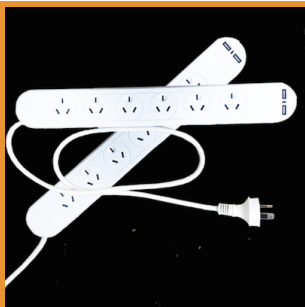

ELECTRICAL GOODS

ELECTRICAL ADAPTORS, EXTENSION LEADS, RCD'S

Smith & ARROW stocks a broad electrical range including adaptors with USB ports, extension leads, power boards with USB ports, RCD Residual Current Devices, Safety Switches and Safety Connection Boxes. Add all the property safety gear to make sure you're protected for your project, including [safety glasses](#) and [safety gloves](#). Browse our electrical goods below.

2 X ELECTRICAL EXTENSION LEAD SAFETY CONNECTION BOX

- Electrical extension lead cable safety box
- Connect two plugs and keep them safe from disconnection
- Internal adjustable sleeve, hook for hanging, bright orange safety design

Box Box 2, Box 4, Box 10

[Read More](#)

SKU: ESBox

Price: \$19.95 - \$59.95

2 X 6 PLUG POWERPOINTS - 2 X USB PORTS

- This item includes TWO (2) Sets - So total of 2 power board each with 6 powerpoints and each with 2 USB ports
- Australian Standard CERTIFIED
- Allows you to add not only 2 x USB ports to any powerpoint without losing the powerpoint, but also add 6 powerpoints AND Overload & Surge Protection (PCB) to any powerpoint

Box Box 2, Box 4, Box 10

[Read More](#)

SKU: EDA-USB2

Price: \$19.95 - \$62.95

INLINE RESIDUAL CURRENT DEVICE WITH 2M EXTENSION LEAD

- This item includes ONE (1) Inline RCD AND ONE FREE BONUS Extension Lead Connection Box
- Australian Standard CERTIFIED
- 3 x 1.5mm core heavy duty cable - rated leakage tripping current: 30mA
- 10A with 2 metre lead
- Allows you to take control over your electrical safety by bringing your own Portable Safety Switch to where the job is!