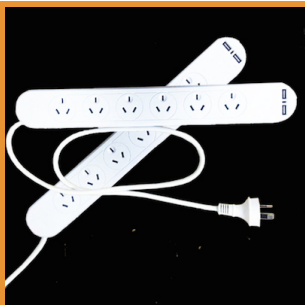

ELECTRICAL GOODS

ELECTRICAL ADAPTORS, EXTENSION LEADS, RCD'S

Smith & ARROW stocks a broad electrical range including adaptors with USB ports, extension leads, power boards with USB ports, RCD Residual Current Devices, Safety Switches and Safety Connection Boxes. Add all the property safety gear to make sure you're protected for your project, including [safety glasses](#) and [safety gloves](#). Browse our electrical goods below.

2 X ELECTRICAL EXTENSION LEAD SAFETY CONNECTION BOX

- Electrical extension lead cable safety box
- Connect two plugs and keep them safe from disconnection
- Internal adjustable sleeve, hook for hanging, bright orange safety design

Box Box 2, Box 4, Box 10

[Read More](#)

SKU: ESBox

Price: \$19.95 - \$59.95

2 X 6 PLUG POWERPOINTS - 2 X USB PORTS

- This item includes TWO (2) Sets - So total of 2 power board each with 6 powerpoints and each with 2 USB ports
- Australian Standard CERTIFIED
- Allows you to add not only 2 x USB ports to any powerpoint without losing the powerpoint, but also add 6 powerpoints AND Overload & Surge Protection (PCB) to any powerpoint

Box Box 2, Box 4, Box 10

[Read More](#)

SKU: EDA-USB2

Price: \$19.95 - \$62.95

INLINE RESIDUAL CURRENT DEVICE WITH 2M EXTENSION LEAD

- This item includes ONE (1) Inline RCD AND ONE FREE BONUS Extension Lead Connection Box
- Australian Standard CERTIFIED
- 3 x 1.5mm core heavy duty cable - rated leakage tripping current: 30mA
- 10A with 2 metre lead
- Allows you to take control over your electrical safety by bringing your own Portable Safety Switch to where the job is!