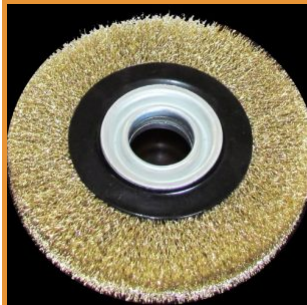

WIRE ROTARY WHEEL, BENCH GRINDER (CRIMP) - 6" 150MM / 8" 200MM

- Industrial Quality Brass Wire
- Comes with 4 Sets of Adapters (below for sizes)
- Max 4500 RPM
- Shaft Hole size 32mm

Quantity 1 x Wheel, 2 x Wheels, 3 x Wheels
Size 6" 150mm, 8" 200mm

[Read More](#)
SKU: RW150
Price: $14.95 - $43.95