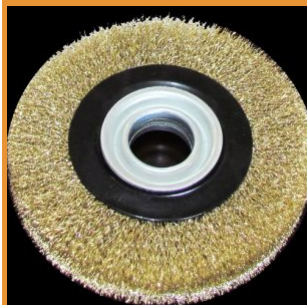

WIRE ROTARY WHEEL, BENCH GRINDER (CRIMP) - 6" 150MM / 8" 200MM

- Industrial Quality Brass Wire
- Comes with 4 Sets of Adapters (below for sizes)
- Max 4500 RPM
- Shaft Hole size 32mm

Quantity 1 x Wheel, 2 x Wheels, 3 x Wheels
Size 6" 150mm, 8" 200mm

[Read More](#)
SKU: RW150
Price: From: $14.95