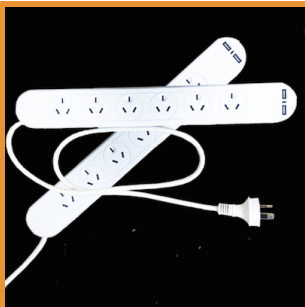

2 X 6 PLUG POWERPOINTS - 2 X USB PORTS

- This item includes TWO (2) Sets - So total of 2 power board each with 6 powerpoints and each with 2 USB ports
- Australian Standard CERTIFIED
- Allows you to add not only 2 x USB ports to any powerpoint without losing the powerpoint, but also add 6 powerpoints AND Overload & Surge Protection (PCB) to any powerpoint

Box Box 2, Box 4, Box 10

[Read More](#)
SKU: EPB-USB2
Price: From: $24.95