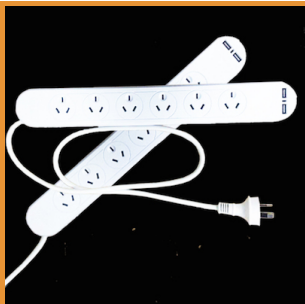

ELECTRICAL GOODS

ELECTRICAL ADAPTORS, EXTENSION LEADS, RCD'S

Smith & ARROW stocks a broad electrical range including adaptors with USB ports, extension leads, power boards with USB ports, RCD Residual Current Devices, Safety Switches and Safety Connection Boxes. Add all the property safety gear to make sure you're protected for your project, including [safety glasses](#) and [safety gloves](#). Browse our electrical goods below.

2 X ELECTRICAL EXTENSION LEAD SAFETY CONNECTION BOX

- Electrical extension lead cable safety box
- Connect two plugs and keep them safe from disconnection
- Internal adjustable sleeve, hook for hanging, bright orange safety design

Box Box 2, Box 4, Box 10

[Read More](#)

SKU: ESBox

Price: From: \$19.95

2 X 6 PLUG POWERPOINTS - 2 X USB PORTS

- This item includes TWO (2) Sets - So total of 2 power board each with 6 powerpoints and each with 2 USB ports
- Australian Standard CERTIFIED
- Allows you to add not only 2 x USB ports to any powerpoint without losing the powerpoint, but also add 6 powerpoints AND Overload & Surge Protection (PCB) to any powerpoint

Box Box 2, Box 4, Box 10

[Read More](#)

SKU: EDA-USB2

Price: From: \$19.95

INLINE RESIDUAL CURRENT DEVICE WITH 2M EXTENSION LEAD

- This item includes ONE (1) Inline RCD AND ONE FREE BONUS Extension Lead Connection Box
- Australian Standard CERTIFIED
- 3 x 1.5mm core heavy duty cable - rated leakage tripping current: 30mA
- 10A with 2 metre lead
- Allows you to take control over your electrical safety by bringing your own Portable Safety Switch to where the job is!