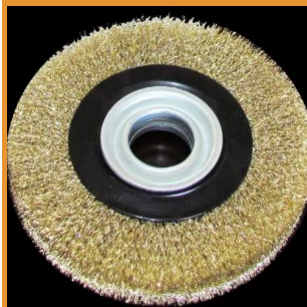

WIRE ROTARY WHEEL, BENCH GRINDER (CRIMP) - 6" 150MM / 8" 200MM

- Industrial Quality Brass Wire
- Comes with 4 Sets of Adapters (below for sizes)
- Max 4500 RPM
- Shaft Hole size 32mm

Quantity 1 x Wheel, 2 x Wheels, 3 x Wheels
Size 6" 150mm, 8" 200mm

[Read More](#)
SKU: RW150
Price: $14.95 - $43.95