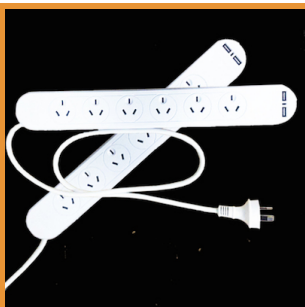

### ELECTRICAL ADAPTORS, EXTENSION LEADS, RCD'S

Smith & ARROW stocks a broad electrical range including adaptors with USB ports, extension leads, power boards with USB ports, RCD Residual Current Devices, Safety Switches and Safety Connection Boxes. Add all the property safety gear to make sure you're protected for your project, including [safety glasses](#) and [safety gloves](#). Browse our electrical goods below.

#### 2 X ELECTRICAL EXTENSION LEAD SAFETY CONNECTION BOX

- Electrical extension lead cable safety box
- Connect two plugs and keep them safe from disconnection
- Internal adjustable sleeve, hook for hanging, bright orange safety design

#### 2 X 6 PLUG POWERPOINTS - 2 X USB PORTS

- This item includes TWO (2) Sets - So total of 2 power board each with 6 powerpoints and each with 2 USB ports
- Australian Standard CERTIFIED
- Allows you to add not only 2 x USB ports to any powerpoint without losing the powerpoint, but also add 6 powerpoints AND Overload & Surge Protection (PCB) to any powerpoint