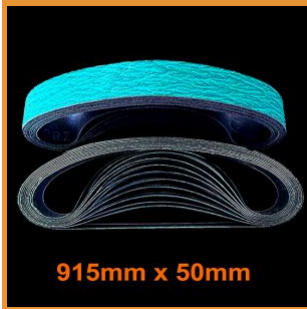

#### 72" X 2" - ZIRCONIA / CERAMIC LINISHING BELTS

- Made from lasting zirconia or ceramic
- Excellent for all steel, metal, copper
- Grits available in 40, 60, 80, 120, Mixed Grit

<b>Grit</b>	40 Grit Zirconia, 60 Grit Zirconia, 80 Grit Zirconia, 80 Grit Ceramic, 120 Grit Zirconia, 120 Grit Ceramic, Mixed Grit Zirconia (Box 5)
<b>Box Size</b>	Box 2, Box 4, Box 6, Box 5 (Mixed Grit), Box 10 (Mixed Grit)

[Read More](#)

**SKU:** LB722

**Price:** \$24.95 - \$89.95

**1220MM X 100MM - ZIRCONIA LINISHING BELTS**

- Made from lasting zirconia
- Excellent for all steel, metal, copper
- 80 Grit

**Grit** 80 Grit  
**Box Size** Box 6, Box 12

[Read More](#)  
**SKU:** LB45713-1  
**Price:** \$79.95 - \$129.95

**915MM X 50MM - ZIRCONIA / CERAMIC LINISHING BELTS**

**BOX SIZE PRICE PER BELT (Zirconia)**

Box 5 \$5.99  
 Box 7 \$5.70  
 Box 14 \$4.28