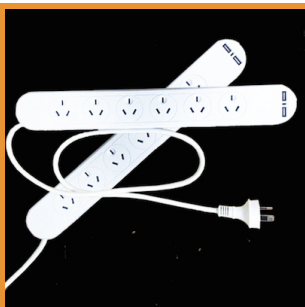

ELECTRICAL GOODS

ELECTRICAL ADAPTORS, EXTENSION LEADS, RCD'S

Smith & ARROW stocks a broad electrical range including adaptors with USB ports, extension leads, power boards with USB ports, RCD Residual Current Devices, Safety Switches and Safety Connection Boxes. Add all the property safety gear to make sure you're protected for your project, including [safety glasses](#) and [safety gloves](#). Browse our electrical goods below.

2 X ELECTRICAL EXTENSION LEAD SAFETY CONNECTION BOX

- Electrical extension lead cable safety box
- Connect two plugs and keep them safe from disconnection
- Internal adjustable sleeve, hook for hanging, bright orange safety design

Box Box 2, Box 4, Box 10

[Read More](#)

SKU: ESBox

Price: \$19.95 - \$59.95

2 X 6 PLUG POWERPOINTS - 2 X USB PORTS

- This item includes TWO (2) Sets - So total of 2 power board each with 6 powerpoints and each with 2 USB ports
- Australian Standard CERTIFIED
- Allows you to add not only 2 x USB ports to any powerpoint without losing the powerpoint, but also add 6 powerpoints AND Overload & Surge Protection (PCB) to any powerpoint

Box Box 2, Box 4, Box 10

[Read More](#)

SKU: EDA-USB2

Price: \$19.95 - \$62.95

INLINE RESIDUAL CURRENT DEVICE WITH 2M EXTENSION LEAD

- This item includes ONE (1) Inline RCD AND ONE FREE BONUS Extension Lead Connection Box
- Australian Standard CERTIFIED
- 3 x 1.5mm core heavy duty cable - rated leakage tripping current: 30mA
- 10A with 2 metre lead
- Allows you to take control over your electrical safety by bringing your own Portable Safety Switch to where the job is!