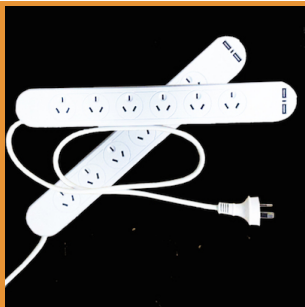

ELECTRICAL GOODS

ELECTRICAL ADAPTORS, EXTENSION LEADS, RCD'S

Smith & ARROW stocks a broad electrical range including adaptors with USB ports, extension leads, power boards with USB ports, RCD Residual Current Devices, Safety Switches and Safety Connection Boxes. Add all the property safety gear to make sure you're protected for your project, including [safety glasses](#) and [safety gloves](#). Browse our electrical goods below.

2 X ELECTRICAL EXTENSION LEAD SAFETY CONNECTION BOX

- Electrical extension lead cable safety box
- Connect two plugs and keep them safe from disconnection
- Internal adjustable sleeve, hook for hanging, bright orange safety design

Box Box 2, Box 4, Box 10

[Read More](#)

SKU: ESBox

Price: From: \$19.95

2 X 6 PLUG POWERPOINTS - 2 X USB PORTS

- This item includes TWO (2) Sets - So total of 2 power board each with 6 powerpoints and each with 2 USB ports
- Australian Standard CERTIFIED
- Allows you to add not only 2 x USB ports to any powerpoint without losing the powerpoint, but also add 6 powerpoints AND Overload & Surge Protection (PCB) to any powerpoint

Box Box 2, Box 4, Box 10

[Read More](#)

SKU: EDA-USB2

Price: From: \$19.95

INLINE RESIDUAL CURRENT DEVICE WITH 2M EXTENSION LEAD

- This item includes ONE (1) Inline RCD AND ONE FREE BONUS Extension Lead Connection Box
- Australian Standard CERTIFIED
- 3 x 1.5mm core heavy duty cable - rated leakage tripping current: 30mA
- 10A with 2 metre lead
- Allows you to take control over your electrical safety by bringing your own Portable Safety Switch to where the job is!