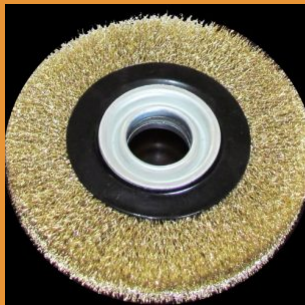

WIRE ROTARY WHEEL, BENCH GRINDER (CRIMP) - 6" 150MM / 8" 200MM

- Industrial Quality Brass Wire
- Comes with 4 Sets of Adapters (below for sizes)
- Max 4500 RPM
- Shaft Hole size 32mm

Quantity 1 x Wheel, 2 x Wheels, 3 x Wheels
Size 6" 150mm, 8" 200mm

[Read More](#)
SKU: RW150
Price: $14.95 - $43.95