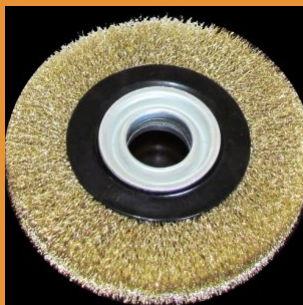

TWIST CUP WIRE WHEEL - 75MM

- 65mm, 75mm, 150mm Twist Cups
- Bore / thread & pitch size M14 x 2
- Great for workshop use to remove paint, scale, corrosion, and cleaning of weld seams and spot welds
- See below for Twist Cup to Grinder size suitability (rpm match)

Size 65mm, 75mm, 150mm
Quantity 1 x Twist Cup, 2 x Twist Cups, 4 x Twist Cups, 8 x Twist Cups

[Read More](#)
SKU: TC (?)
Price: From: \$8.95

WIRE ROTARY WHEEL, BENCH GRINDER (CRIMP) - 6" 150MM / 8" 200MM

- Industrial Quality Brass Wire
- Comes with 4 Sets of Adapters (below for sizes)
- Max 4500 RPM
- Shaft Hole size 32mm

Quantity 1 x Wheel, 2 x Wheels, 3 x Wheels
Size 6" 150mm, 8" 200mm

[Read More](#)
SKU: RW150
Price: From: \$14.95

75MM FLAT TWIST WIRE KNOT WHEEL, CARBON OR STAINLESS

- Choose carbon or stainless steel
- 16mm hole for angle grinder or bench grinder
- Great for cleaning rust, paint and corrosion

Size 75mm, 100mm
Type Carbon Steel, Stainless Steel
Quantity 1 x Wheel, 3 x Wheels, 6 x Wheels