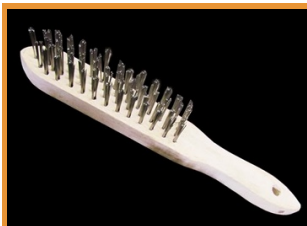

CARBON STEEL WIRE, 4 ROW WOODEN HANDLE BRUSH

- 10 x Wooden Handled Brushes
- Each with 4 x Rows of Tough Carbon Steel Bristles
- Great for Finishing and Cleaning of Steel Welding Elements

Box

Box 10, Box 50

[Read More](#)

SKU: CS4R10

Price: From: $15.95