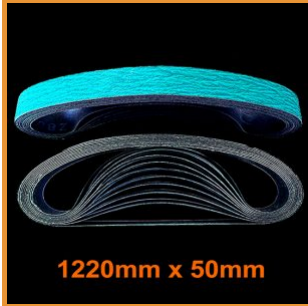

1220mm x 50mm

1220MM X 50MM - ZIRCONIA LINISHING BELTS

BOX SIZE PRICE PER BELT

Box 6 $7.49

Box 12 $6.66

- Made from lasting zirconia or ceramic
- Excellent for all steel, metal, copper
- Grits available in 40, 60, 80 and 120, Mixed Grit

Grit

40gr Zirconia, 60gr Zirconia, 80gr Zirconia, 80gr Ceramic, 120gr Zirconia, Mixed Grit

Box Size

Box 6, Box 12, Box 5 (Mixed Grit Only)

[Read More](#)

SKU: LB122050

Price: From: $42.95