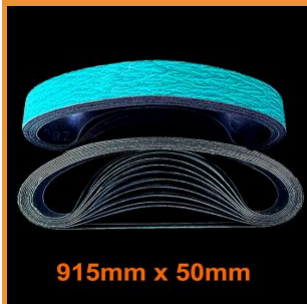

#### 72" X 2" - ZIRCONIA / CERAMIC LINISHING BELTS

- Made from lasting zirconia or ceramic
- Excellent for all steel, metal, copper
- Grits available in 40, 60, 80, 120, Mixed Grit

<b>Grit</b>	40 Grit Zirconia, 60 Grit Zirconia, 80 Grit Zirconia, 80 Grit Ceramic, 120 Grit Zirconia, 120 Grit Ceramic, Mixed Grit Zirconia (Box 5)
<b>Box Size</b>	Box 2, Box 4, Box 6, Box 5 (Mixed Grit), Box 10 (Mixed Grit)

[Read More](#)

**SKU:** LB722

**Price:** From: \$24.95

**1220MM X 100MM - ZIRCONIA LINISHING BELTS**

- Made from lasting zirconia
- Excellent for all steel, metal, copper
- 80 Grit

**Grit** 80 Grit  
**Box Size** Box 6, Box 12

[Read More](#)  
**SKU:** LB45713-1  
**Price:** From: \$79.95

**915MM X 50MM - ZIRCONIA / CERAMIC LINISHING BELTS (FULLY STOCKED JUNE 3RD)**

**BOX SIZE PRICE PER BELT (Zirconia)**

Box 5 \$5.99  
 Box 7 \$5.70  
 Box 14 \$4.28