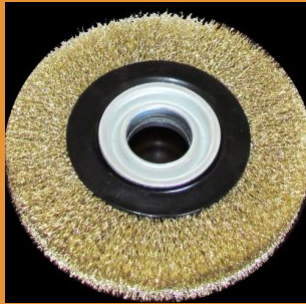

WIRE ROTARY WHEEL, BENCH GRINDER (CRIMP) - 6" 150MM / 8" 200MM

- Industrial Quality Brass Wire
- Comes with 4 Sets of Adapters (below for sizes)
- Max 4500 RPM
- Shaft Hole size 32mm

Quantity 1 x Wheel, 2 x Wheels, 3 x Wheels

Size 6" 150mm, 8" 200mm

[Read More](#)

SKU: RW150

Price: From: $14.95