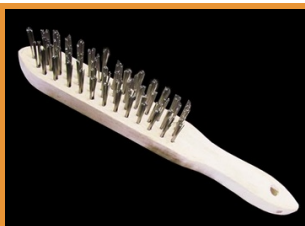

CARBON STEEL WIRE, 4 ROW WOODEN HANDLE BRUSH

- 10 x Wooden Handled Brushes
- Each with 4 x Rows of Tough Carbon Steel Bristles
- Great for Finishing and Cleaning of Steel Welding Elements

Box

Box 10, Box 50

[Read More](#)

SKU: CS4R10

Price: From: $15.95