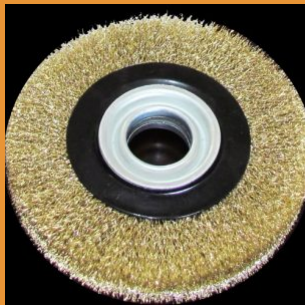

WIRE ROTARY WHEEL, BENCH GRINDER (CRIMP) - 6" 150MM / 8" 200MM

- Industrial Quality Brass Wire
- Comes with 4 Sets of Adapters (below for sizes)
- Max 4500 RPM
- Shaft Hole size 32mm

Quantity 1 x Wheel, 2 x Wheels, 3 x Wheels
Size 6" 150mm, 8" 200mm

[Read More](#)
SKU: RW150
Price: From: $14.95