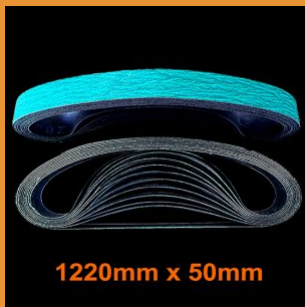

1220MM X 50MM - ZIRCONIA LINISHING BELTS

BOX SIZE PRICE PER BELT

Box 6 $7.49

Box 12 $6.66

- Made from lasting zirconia or ceramic
- Excellent for all steel, metal, copper
- Grits available in 40, 60, 80 and 120, Mixed Grit

Grit   40gr Zirconia, 60gr Zirconia, 80gr Zirconia, 80gr Ceramic, 120gr Zirconia, Mixed Grit

Box Size   Box 6, Box 12, Box 5 (Mixed Grit Only)

[Read More](#)

SKU: LB122050

Price: From: $42.95