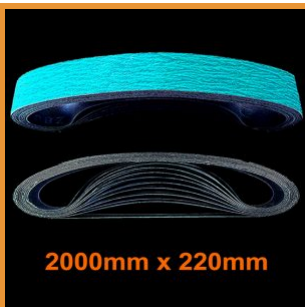

2000MM X 220MM - ZIRCONIA LINISHING BELTS

- Made from lasting zirconia
- Excellent for all steel, metal, copper
- Grits available: 60
- Box of 5

Box Size   Box 5, Box 10

Grit   60 Grit

[Read More](#)

SKU: LB200022060-5

Price: From: $149.95