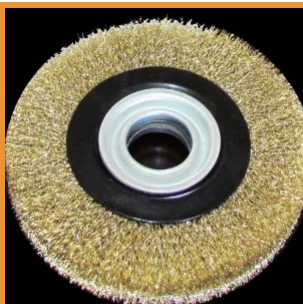

**TWIST CUP WIRE WHEEL - 65/ 75/ 150MM**

- 65mm, 75mm, 150mm Twist Cups
- Bore / thread & pitch size M14 x 2
- Great for workshop use to remove paint, scale, corrosion, and cleaning of weld seams and spot welds
- See below for Twist Cup to Grinder size suitability (rpm match)

**Size** 65mm, 75mm, 150mm  
**Quantity** 1 x Twist Cup, 2 x Twist Cups, 4 x Twist Cups, 8 x Twist Cups

[Read More](#)  
**SKU:** TC (?)  
**Price:** From: \$8.95

**WIRE ROTARY WHEEL, BENCH GRINDER (CRIMP) - 6" 150MM / 8" 200MM**

- Industrial Quality Brass Wire
- Comes with 4 Sets of Adapters (below for sizes)
- Max 4500 RPM
- Shaft Hole size 32mm

**Quantity** 1 x Wheel, 2 x Wheels, 3 x Wheels  
**Size** 6" 150mm, 8" 200mm

[Read More](#)  
**SKU:** RW150  
**Price:** From: \$14.95

**75MM FLAT TWIST WIRE KNOT WHEEL, CARBON OR STAINLESS**

- Choose carbon or stainless steel
- 16mm hole for angle grinder or bench grinder
- Great for cleaning rust, paint and corrosion

**Size** 75mm, 100mm  
**Type** Carbon Steel, Stainless Steel  
**Quantity** 1 x Wheel, 3 x Wheels, 6 x Wheels