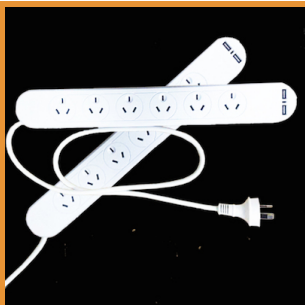

ELECTRICAL GOODS

ELECTRICAL ADAPTORS, EXTENSION LEADS, RCD'S

Smith & ARROW stocks a broad electrical range including adaptors with USB ports, extension leads, power boards with USB ports, RCD Residual Current Devices, Safety Switches and Safety Connection Boxes. Add all the property safety gear to make sure you're protected for your project, including [safety glasses](#) and [safety gloves](#). Browse our electrical goods below.

2 X ELECTRICAL EXTENSION LEAD SAFETY CONNECTION BOX

- Electrical extension lead cable safety box
- Connect two plugs and keep them safe from disconnection
- Internal adjustable sleeve, hook for hanging, bright orange safety design

Box Box 2, Box 4, Box 10

[Read More](#)

SKU: ESBox

Price: From: \$19.95

2 X 6 PLUG POWERPOINTS - 2 X USB PORTS

- This item includes TWO (2) Sets - So total of 2 power board each with 6 powerpoints and each with 2 USB ports
- Australian Standard CERTIFIED
- Allows you to add not only 2 x USB ports to any powerpoint without losing the powerpoint, but also add 6 powerpoints AND Overload & Surge Protection (PCB) to any powerpoint

Box Box 2, Box 4, Box 10

[Read More](#)

SKU: EDA-USB2

Price: From: \$19.95

INLINE RESIDUAL CURRENT DEVICE WITH 2M EXTENSION LEAD

- This item includes ONE (1) Inline RCD AND ONE FREE BONUS Extension Lead Connection Box
- Australian Standard CERTIFIED
- 3 x 1.5mm core heavy duty cable - rated leakage tripping current: 30mA
- 10A with 2 metre lead
- Allows you to take control over your electrical safety by bringing your own Portable Safety Switch to where the job is!