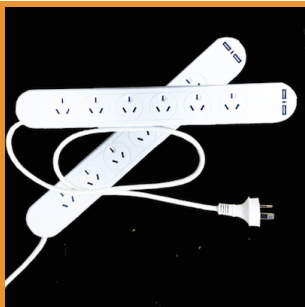

### ELECTRICAL ADAPTORS, EXTENSION LEADS, RCD'S

Smith & ARROW stocks a broad electrical range including adaptors with USB ports, extension leads, power boards with USB ports, RCD Residual Current Devices, Safety Switches and Safety Connection Boxes. Add all the property safety gear to make sure you're protected for your project, including [safety glasses](#) and [safety gloves](#). Browse our electrical goods below.

#### 2 X ELECTRICAL EXTENSION LEAD SAFETY CONNECTION BOX

- Electrical extension lead cable safety box
- Connect two plugs and keep them safe from disconnection
- Internal adjustable sleeve, hook for hanging, bright orange safety design

#### 2 X 6 PLUG POWERPOINTS - 2 X USB PORTS

- This item includes TWO (2) Sets - So total of 2 power board each with 6 powerpoints and each with 2 USB ports
- Australian Standard CERTIFIED
- Allows you to add not only 2 x USB ports to any powerpoint without losing the powerpoint, but also add 6 powerpoints AND Overload & Surge Protection (PCB) to any powerpoint