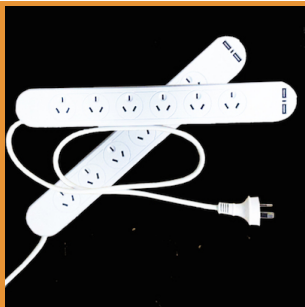

### ELECTRICAL ADAPTORS, EXTENSION LEADS, RCD'S

Smith & ARROW stocks a broad electrical range including adaptors with USB ports, extension leads, power boards with USB ports, RCD Residual Current Devices, Safety Switches and Safety Connection Boxes. Add all the property safety gear to make sure you're protected for your project, including [safety glasses](#) and [safety gloves](#). Browse our electrical goods below.

#### 2 X ELECTRICAL EXTENSION LEAD SAFETY CONNECTION BOX

- Electrical extension lead cable safety box
- Connect two plugs and keep them safe from disconnection
- Internal adjustable sleeve, hook for hanging, bright orange safety design

#### 2 X 6 PLUG POWERPOINTS - 2 X USB PORTS

- This item includes TWO (2) Sets - So total of 2 power board each with 6 powerpoints and each with 2 USB ports
- Australian Standard CERTIFIED
- Allows you to add not only 2 x USB ports to any powerpoint without losing the powerpoint, but also add 6 powerpoints AND Overload & Surge Protection (PCB) to any powerpoint