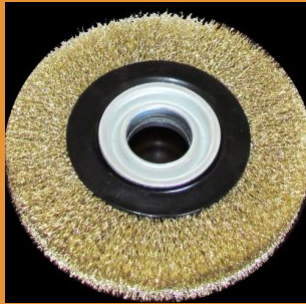

[Read More](#)
SKU: 2PSSS
Price: \$14.95

STAINLESS STEEL 4 ROW WIRE BRUSH

- 245mm x 50mm, 4 (Four) Row Stainless Steel Wire Brush with Wooden Handle
- 4 Rows of Tough Stainless Steel Bristles
- Great for Finishing and Cleaning of Steel Welding Elements

Quantity 2 Brushes, 4 Brushes, 10 Brushes

[Read More](#)
SKU: SS4R
Price: From: \$19.95

BRASS WIRE DRILL BRUSH SET (DRILL, DREMEL, ROTARY TOOL)

- Fits all standard power & cordless drills - 6mm shank
- Suitable for up to MAX 4500 rpm
- For cleaning up metal items and other surfaces, removing rust, paint.
- See below for brush sizes for each set

Drill Brush Set 3 Piece, 6 Piece

[Read More](#)

SKU: 3PS

Price: From: \$9.95

WIRE ROTARY WHEEL, BENCH GRINDER (CRIMP) - 6" 150MM / 8" 200MM

- Industrial Quality Brass Wire
- Comes with 4 Sets of Adapters (below for sizes)
- Max 4500 RPM
- Shaft Hole size 32mm

Quantity 1 x Wheel, 2 x Wheels, 3 x Wheels

Size 6" 150mm, 8" 200mm

[Read More](#)

SKU: RW150

Price: From: \$14.95

2 X SINGLE ROW STAINLESS STEEL CRIMPED WIRE BRUSHES

- 2 x Crimped Single Row with Plastic Handle
- For finishing and cleaning of steel welding elements, and removing rust, paint and dirt
- 245mm x 50mm