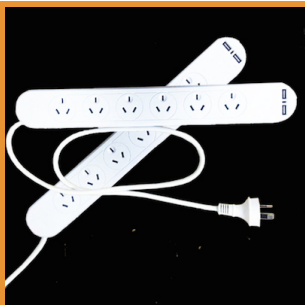

### ELECTRICAL ADAPTORS, EXTENSION LEADS, RCD'S

Smith & ARROW stocks a broad electrical range including adaptors with USB ports, extension leads, power boards with USB ports, RCD Residual Current Devices, Safety Switches and Safety Connection Boxes. Add all the property safety gear to make sure you're protected for your project, including [safety glasses](#) and [safety gloves](#). Browse our electrical goods below.

#### 2 X ELECTRICAL EXTENSION LEAD SAFETY CONNECTION BOX

- Electrical extension lead cable safety box
- Connect two plugs and keep them safe from disconnection
- Internal adjustable sleeve, hook for hanging, bright orange safety design

#### 2 X 6 PLUG POWERPOINTS - 2 X USB PORTS

- This item includes TWO (2) Sets - So total of 2 power board each with 6 powerpoints and each with 2 USB ports
- Australian Standard CERTIFIED
- Allows you to add not only 2 x USB ports to any powerpoint without losing the powerpoint, but also add 6 powerpoints AND Overload & Surge Protection (PCB) to any powerpoint