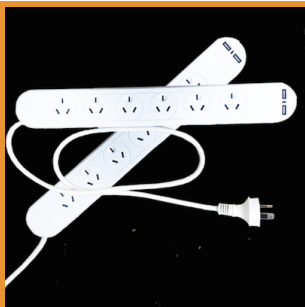

**ELECTRICAL GOODS**

**ELECTRICAL ADAPTORS, EXTENSION LEADS, RCD'S**

Smith & ARROW stocks a broad electrical range including adaptors with USB ports, extension leads, power boards with USB ports, RCD Residual Current Devices, Safety Switches and Safety Connection Boxes. Add all the property safety gear to make sure you're protected for your project, including [safety glasses](#) and [safety gloves](#). Browse our electrical goods below.

**2 X ELECTRICAL EXTENSION LEAD SAFETY CONNECTION BOX**

- Electrical extension lead cable safety box
- Connect two plugs and keep them safe from disconnection
- Internal adjustable sleeve, hook for hanging, bright orange safety design

**Box** Box 2, Box 4, Box 10

[Read More](#)

**SKU:** ESBox

**Price:** \$19.95 - \$59.95

**2 X 6 PLUG POWERPOINTS - 2 X USB PORTS**

- This item includes TWO (2) Sets - So total of 2 power board each with 6 powerpoints and each with 2 USB ports
- Australian Standard CERTIFIED
- Allows you to add not only 2 x USB ports to any powerpoint without losing the powerpoint, but also add 6 powerpoints AND Overload & Surge Protection (PCB) to any powerpoint

**Box** Box 2, Box 4, Box 10

[Read More](#)

**SKU:** EDA-USB2

**Price:** \$19.95 - \$62.95

**INLINE RESIDUAL CURRENT DEVICE WITH 2M EXTENSION LEAD**

- This item includes ONE (1) Inline RCD AND ONE FREE BONUS Extension Lead Connection Box
- Australian Standard CERTIFIED
- 3 x 1.5mm core heavy duty cable - rated leakage tripping current: 30mA
- 10A with 2 metre lead
- Allows you to take control over your electrical safety by bringing your own Portable Safety Switch to where the job is!