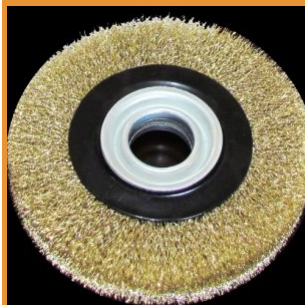

WIRE ROTARY WHEEL, BENCH GRINDER (CRIMP) - 6" 150MM / 8" 200MM

- Industrial Quality Brass Wire
- Comes with 4 Sets of Adapters (below for sizes)
- Max 4500 RPM
- Shaft Hole size 32mm

Quantity 1 x Wheel, 2 x Wheels, 3 x Wheels
Size 6" 150mm, 8" 200mm

[Read More](#)
SKU: RW150
Price: From: $14.95