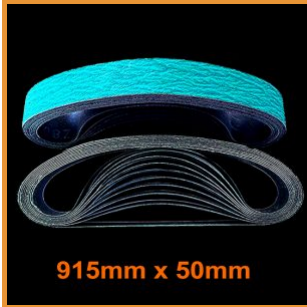

#### 72" X 2" - ZIRCONIA / CERAMIC LINISHING BELTS

- Made from lasting zirconia or ceramic
- Excellent for all steel, metal, copper
- Grits available in 40, 60, 80, 120, Mixed Grit

<b>Grit</b>	40 Grit Zirconia, 60 Grit Zirconia, 80 Grit Zirconia, 80 Grit Ceramic, 120 Grit Zirconia, 120 Grit Ceramic, Mixed Grit Zirconia (Box 5)
<b>Box Size</b>	Box 2, Box 4, Box 6, Box 5 (Mixed Grit), Box 10 (Mixed Grit)

[Read More](#)

**SKU:** LB722

**Price:** \$24.95 - \$89.95

**1220MM X 100MM - ZIRCONIA LINISHING BELTS**

- Made from lasting zirconia
- Excellent for all steel, metal, copper
- 80 Grit

**Grit** 80 Grit  
**Box Size** Box 6, Box 12

[Read More](#)  
**SKU:** LB45713-1  
**Price:** \$79.95 - \$129.95

**915MM X 50MM - ZIRCONIA / CERAMIC LINISHING BELTS**

**BOX SIZE PRICE PER BELT (Zirconia)**

Box 5 \$5.99  
 Box 7 \$5.70  
 Box 14 \$4.28