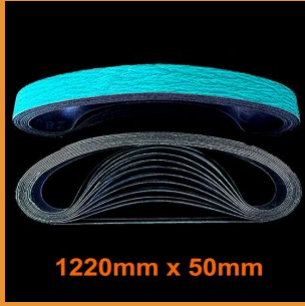

1220MM X 50MM - ZIRCONIA LINISHING BELTS

BOX SIZE PRICE PER BELT

Box 6 $7.49

Box 12 $6.66

- Made from lasting zirconia or ceramic
- Excellent for all steel, metal, copper
- Grits available in 40, 60, 80 and 120, Mixed Grit

Grit

40gr Zirconia, 60gr Zirconia, 80gr Zirconia, 80gr Ceramic, 120gr Zirconia, Mixed Grit

Box Size

Box 6, Box 12, Box 5 (Mixed Grit Only)

[Read More](#)

SKU: LB122050

Price: $42.95 - $99.95