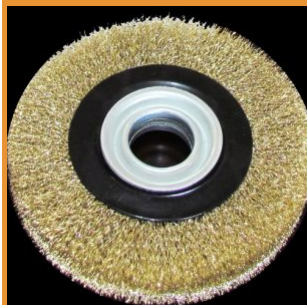

WIRE ROTARY WHEEL, BENCH GRINDER (CRIMP) - 6" 150MM / 8" 200MM

- Industrial Quality Brass Wire
- Comes with 4 Sets of Adapters (below for sizes)
- Max 4500 RPM
- Shaft Hole size 32mm

Quantity 1 x Wheel, 2 x Wheels, 3 x Wheels
Size 6" 150mm, 8" 200mm

[Read More](#)
SKU: RW150
Price: $14.95 - $43.95