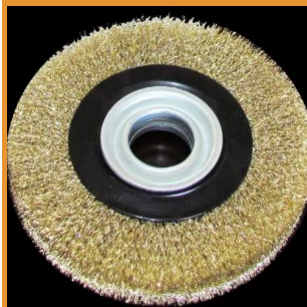

WIRE ROTARY WHEEL, BENCH GRINDER (CRIMP) - 6" 150MM / 8" 200MM

- Industrial Quality Brass Wire
- Comes with 4 Sets of Adapters (below for sizes)
- Max 4500 RPM
- Shaft Hole size 32mm

Quantity 1 x Wheel, 2 x Wheels, 3 x Wheels
Size 6" 150mm, 8" 200mm

[Read More](#)
SKU: RW150
Price: From: $14.95