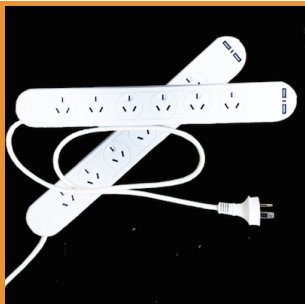

### ELECTRICAL ADAPTORS, EXTENSION LEADS, RCD'S

Smith & ARROW stocks a broad electrical range including adaptors with USB ports, extension leads, power boards with USB ports, RCD Residual Current Devices, Safety Switches and Safety Connection Boxes. Add all the property safety gear to make sure you're protected for your project, including [safety glasses](#) and [safety gloves](#). Browse our electrical goods below.

#### 2 X ELECTRICAL EXTENSION LEAD SAFETY CONNECTION BOX

- Electrical extension lead cable safety box
- Connect two plugs and keep them safe from disconnection
- Internal adjustable sleeve, hook for hanging, bright orange safety design

#### 2 X 6 PLUG POWERPOINTS - 2 X USB PORTS

- This item includes TWO (2) Sets - So total of 2 power board each with 6 powerpoints and each with 2 USB ports
- Australian Standard CERTIFIED
- Allows you to add not only 2 x USB ports to any powerpoint without losing the powerpoint, but also add 6 powerpoints AND Overload & Surge Protection (PCB) to any powerpoint