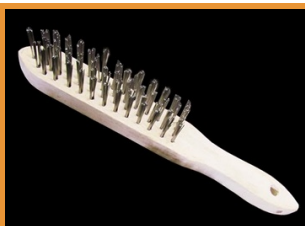

Quantity 2 Brushes, 4 Brushes, 10 Brushes

[Read More](#)

SKU: 4PS

Price: \$19.95

4 X BATTERY BRUSH - BATTERY TERMINALS, PIPES, TUBES, FITTINGS

- This tool is perfect for de-burring and cleaning the inside diameter of 1/2", 5/8", 7/8" (12.7mm, 15.87mm, 22.22mm) of FITTINGS and PIPES
- Great for cleaning the outside diameter of BATTERY TERMINALS, PIPES and TUBES measuring 1/2", 5/8", 7/8" (12.7mm, 15.87mm, 22.22mm)
- Cleans out dirt and corrosion from battery terminals and cable clamps

Box

Box 4, Box 10

[Read More](#)

SKU: BLACKBB

Price: From: \$19.95

CARBON STEEL WIRE, 4 ROW WOODEN HANDLE BRUSH

- 10 x Wooden Handled Brushes
- Each with 4 x Rows of Tough Carbon Steel Bristles
- Great for Finishing and Cleaning of Steel Welding Elements